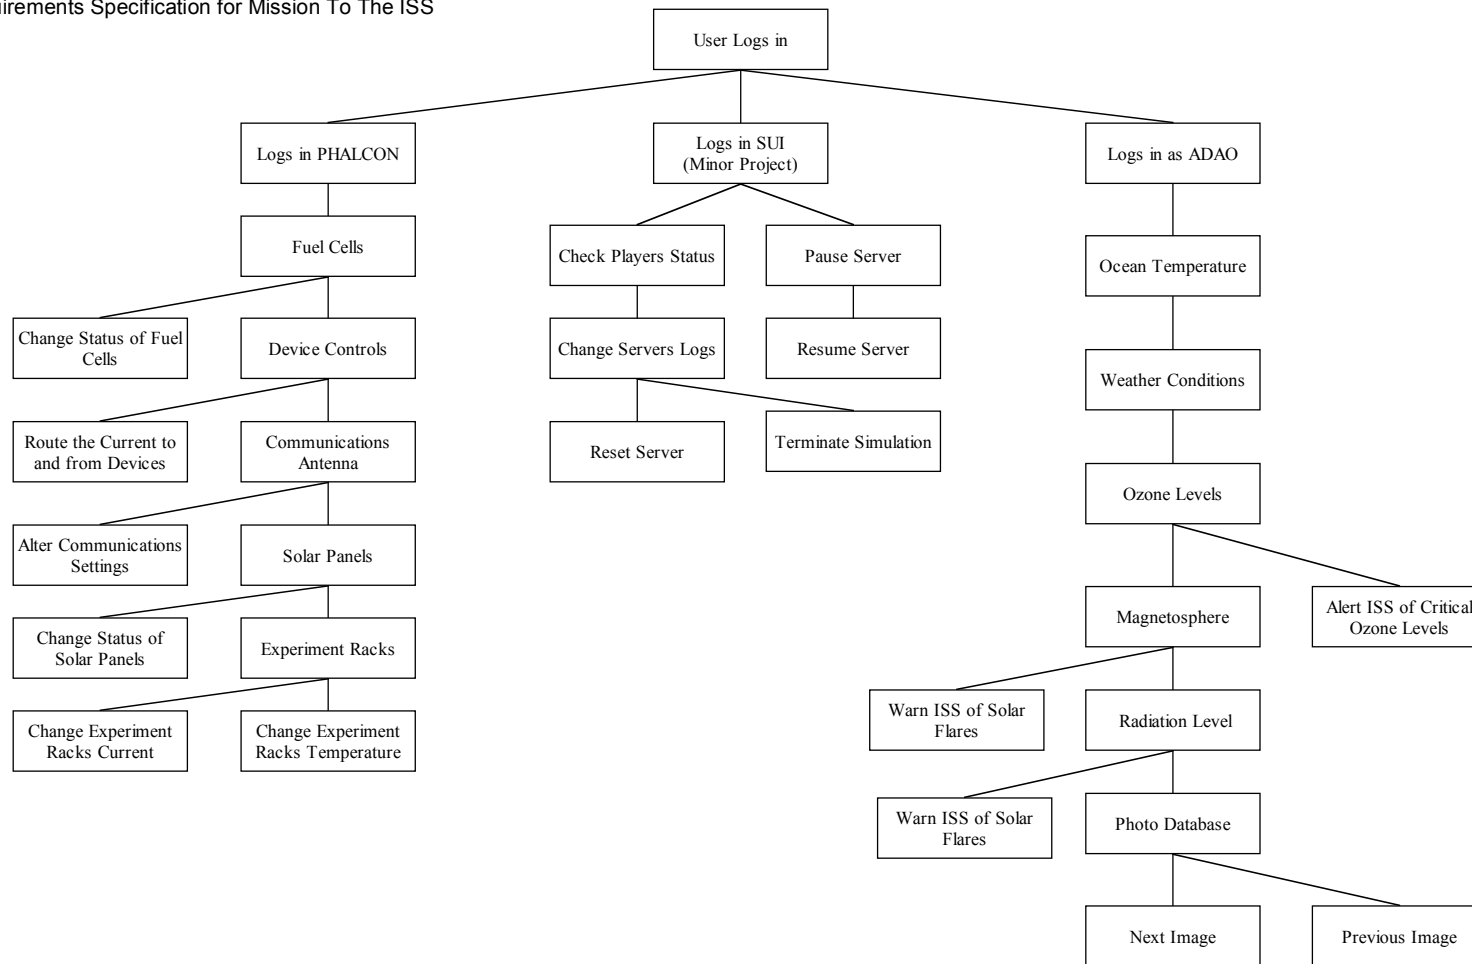

Appendix A – 3. Gane and Sarson's Data Flow Diagram Level 2 (PHALCON Client (from DFD Level 1))

Appendix A – 4. Gane and Sarson's Data Flow Diagram Level 2 (ADAO Client (from DFD Level 1))

Appendix A – 5. Structure Chart

**Appendix A – 6. Yourdon and Coad Context Level Diagram on PHALCON
(For Greater Clarity of PHALCON)**