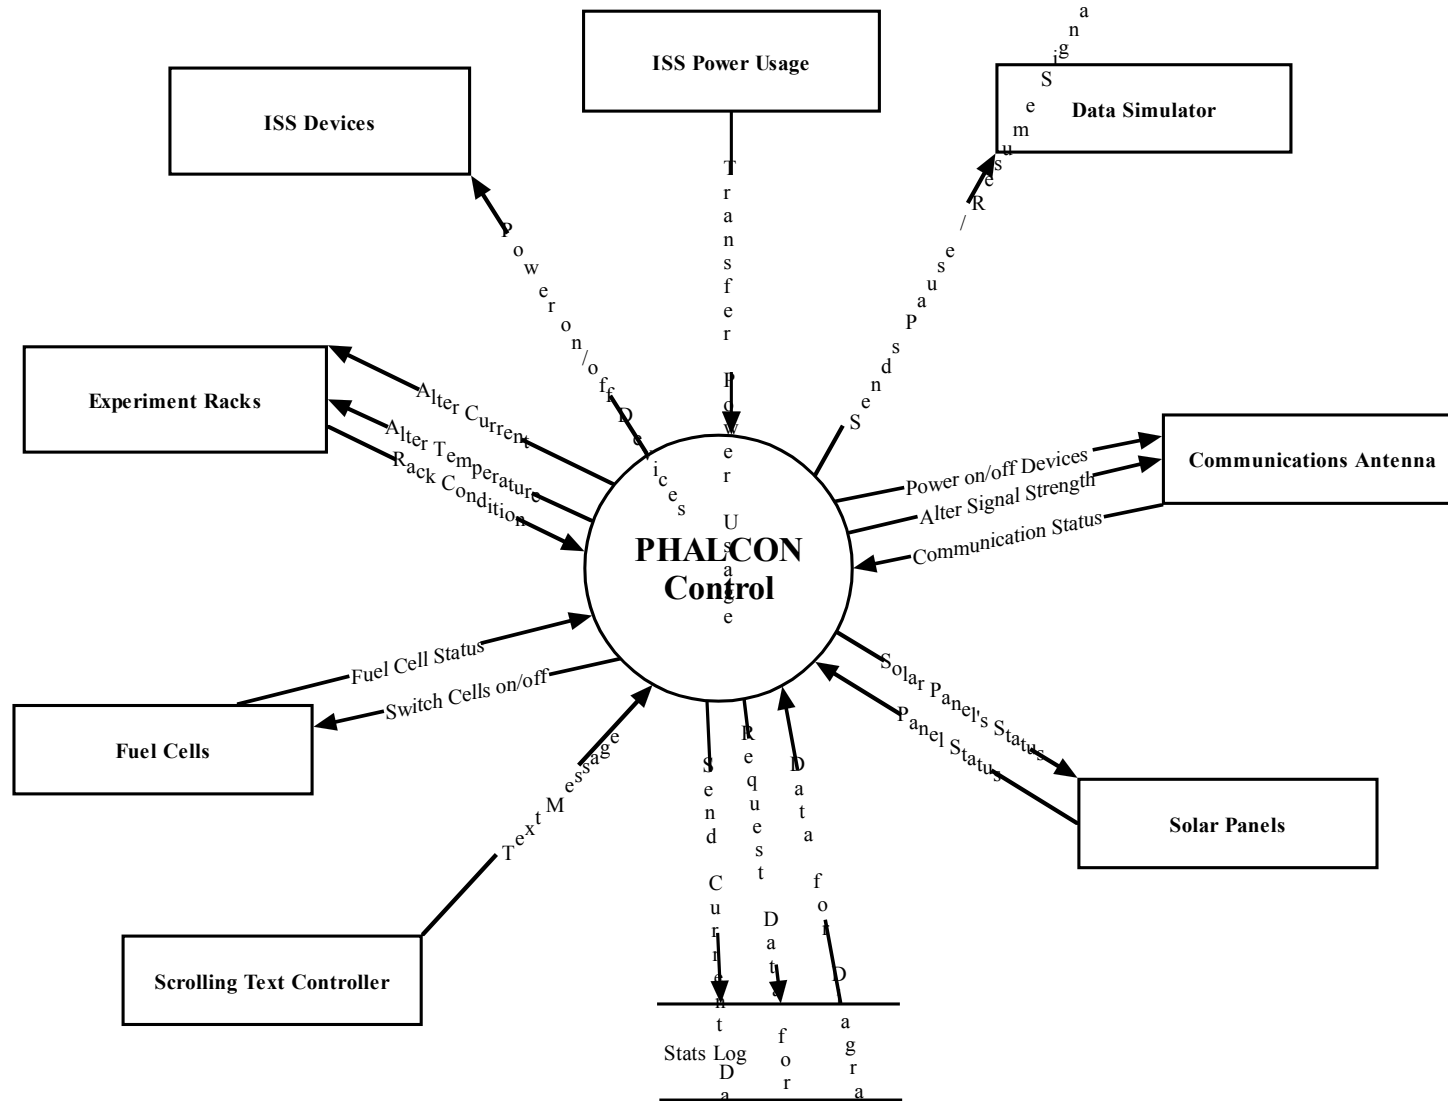

Appendix A – 3. Gane and Sarson's Data Flow Diagram Level 2 (PHALCON Client (from DFD Level 1))

Appendix A – 4. Gane and Sarson's Data Flow Diagram Level 2 (ADAO Client (from DFD Level 1))

Appendix A – 5. Structure Chart

**Appendix A – 6. Yourdon and Coad Context Level Diagram on PHALCON
(For Greater Clarity of PHALCON)**